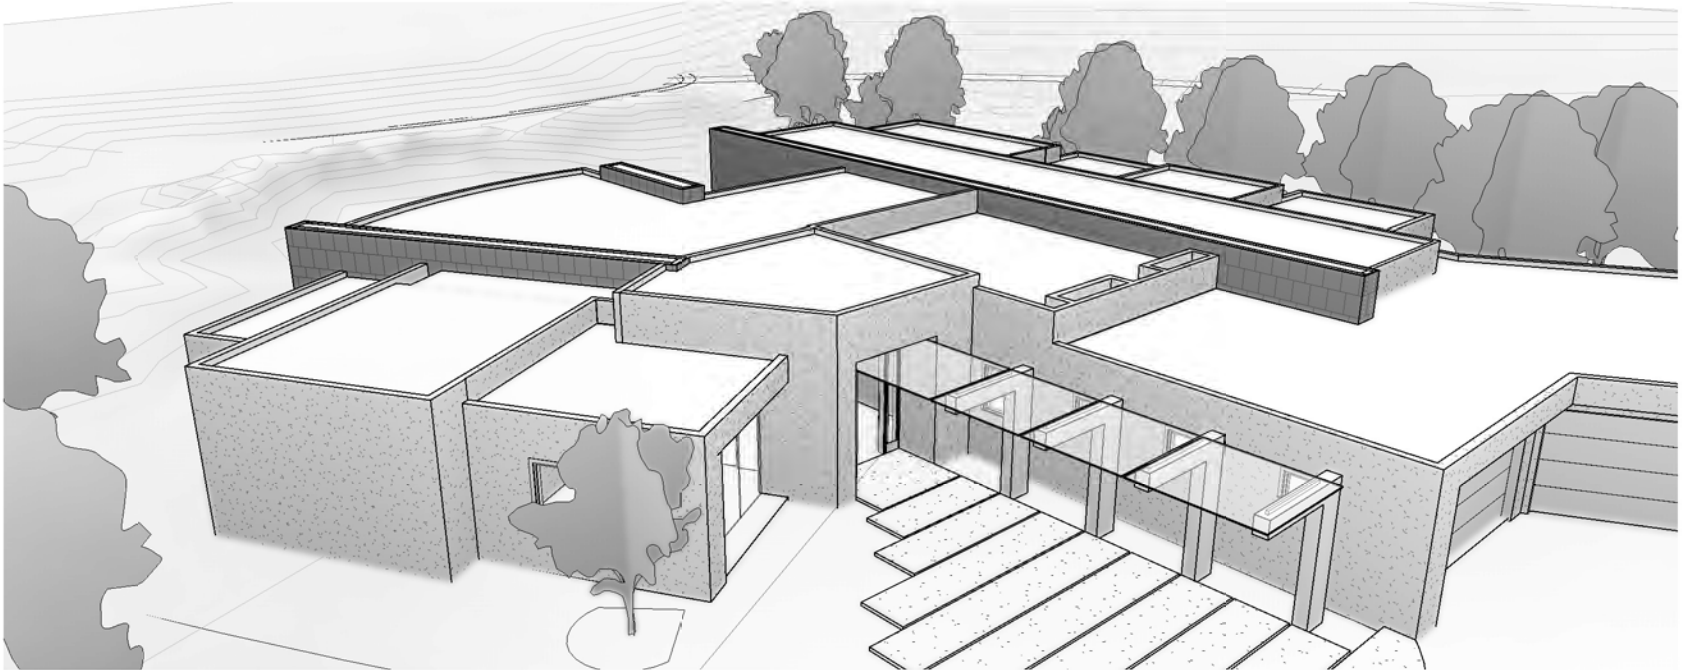

SHAKESPEARE
DEVELOPMENT

CHACO SOUTH 107

Chaco Trail Lot 107
Entrada, Saint George UT

SECTION 1

SECTION 2

SECTION 3

SHAKESPEARE
DEVELOPMENT

CHACO SOUTH 107

Chaco Trail Lot 107
Entrada, Saint George UT

SECTIONS

2483.01

SHAKESPEARE
DEVELOPMENT

CHACO SOUTH 107

Chaco Trail Lot 107
Entrada, Saint George UT

3D VIEWS

2483.01