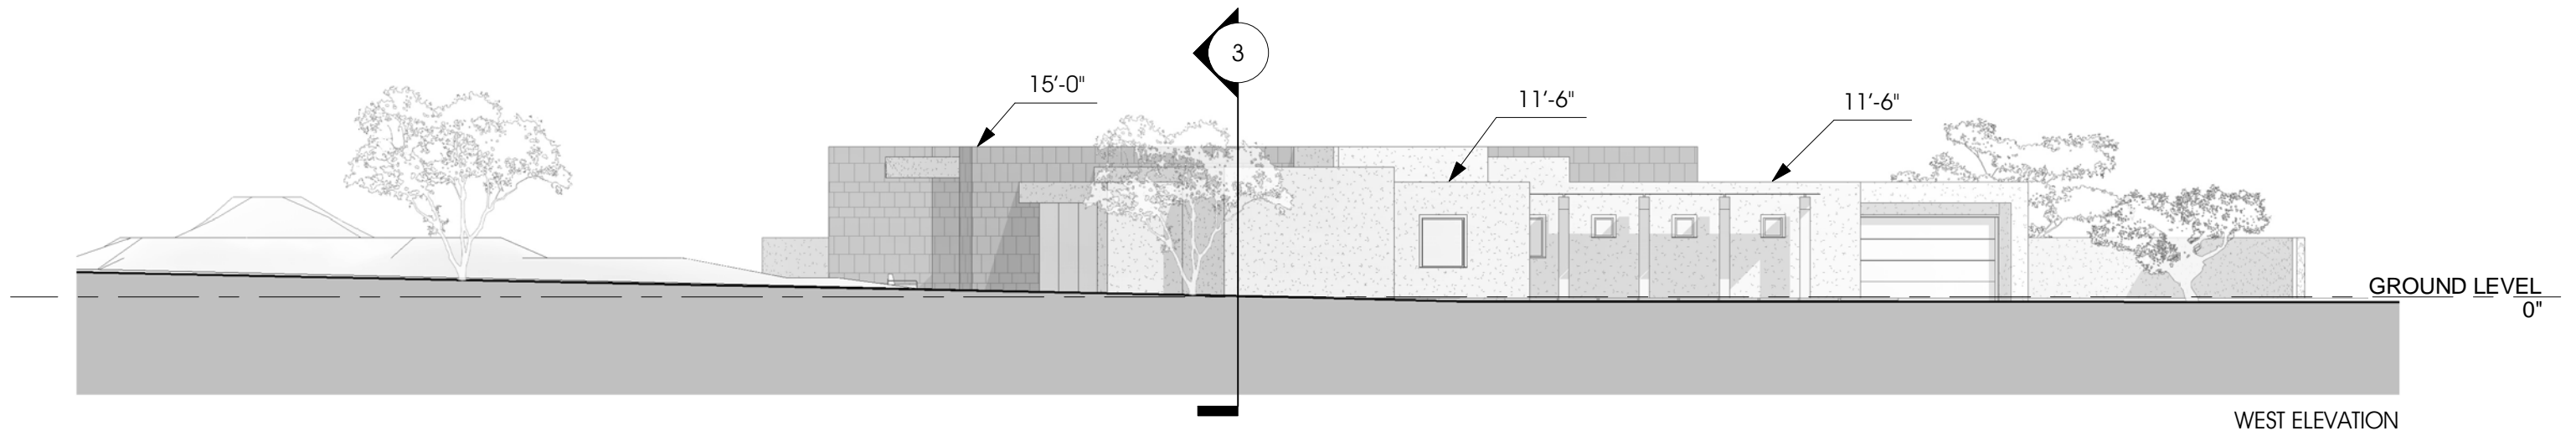

SHAKESPEARE
DEVELOPMENT

CHACO SOUTH 107

Chaco Trail Lot 107
Entrada, Saint George UT

FLOOR PLAN - OPT G

2483.01

SHAKESPEARE
DEVELOPMENT

CHACO SOUTH 107

Chaco Trail Lot 107
Entrada, Saint George UT