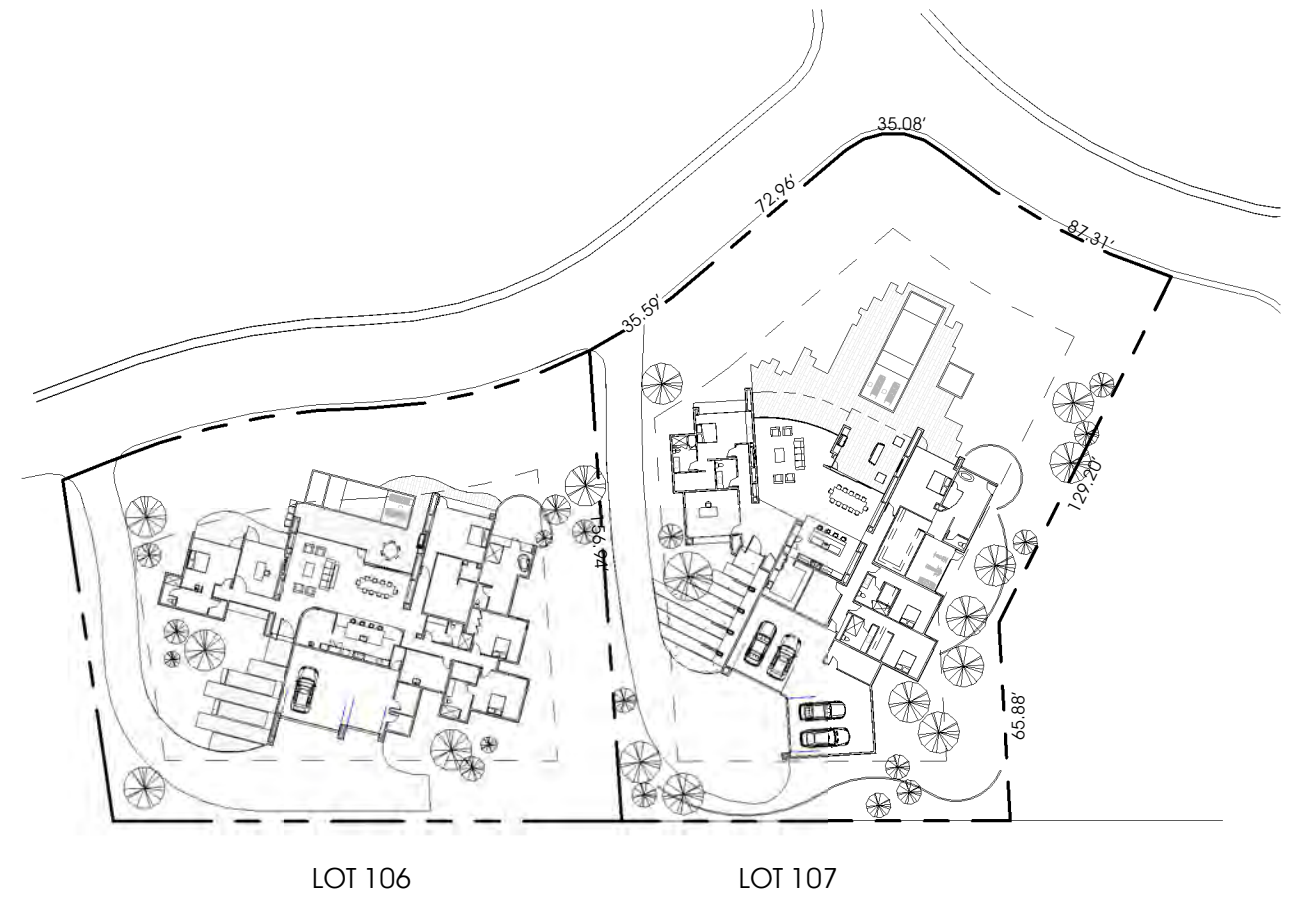

CHACO SOUTH 107

Chaco Trail Lot 107
Entrada, Saint George UT

CONCEPT DRAWINGS FOR NEW RESIDENCE
DESIGN PROGRESS

JAN 27 2023

SHAKESPEARE
DEVELOPMENT

CHACO SOUTH 107

Chaco Trail Lot 107
Entrada, Saint George UT

RENDERING 1

2483.01

LEGEND

- ⊗ REBAR FOUND
- NAIL-WOOD STAKE YELLOW RIBBON SET
- $\frac{2875.6}{96-99}$ MEASURED ELEVATION AT POINT DESCRIBED

**CHACO SOUTH
LOT STAKEOUT
SURVEY**

 <small>100 S. TRULINE VIEW DR. SUITE 200, ST. GEORGE, UTAH 84770</small>	
SURVEY LOCATION: CHACO SOUTH	SURVEY DATE: FEBRUARY 9, 2021
REQUESTED BY: <hr/> SHAKESPEARE DEVELOPMENT	

SHAKESPEARE
DEVELOPMENT

CHACO SOUTH 107

Chaco Trail Lot 107
Entrada, Saint George UT

BUILDING AREA:

HOUSE AREA:	5,259.00 SF
GARAGE AREA:	1,648.00 SF
TOTAL BUILDING AREA:	6,907.00 SF

SITE COVERAGE:

SITE AREA:	30,723.00 SF	100%
BUILDING AREA:	6,907.00 SF	22 %
PAVED AREA:	6,084.00 SF	20 %
PAVED + BLDG:	12,991.00 SF	42 %

SHAKESPEARE
DEVELOPMENT

CHACO SOUTH 107

Chaco Trail Lot 107
Entrada, Saint George UT

FLOOR PLAN - OPT G

2483.01

SHAKESPEARE
DEVELOPMENT

CHACO SOUTH 107

Chaco Trail Lot 107
Entrada, Saint George UT