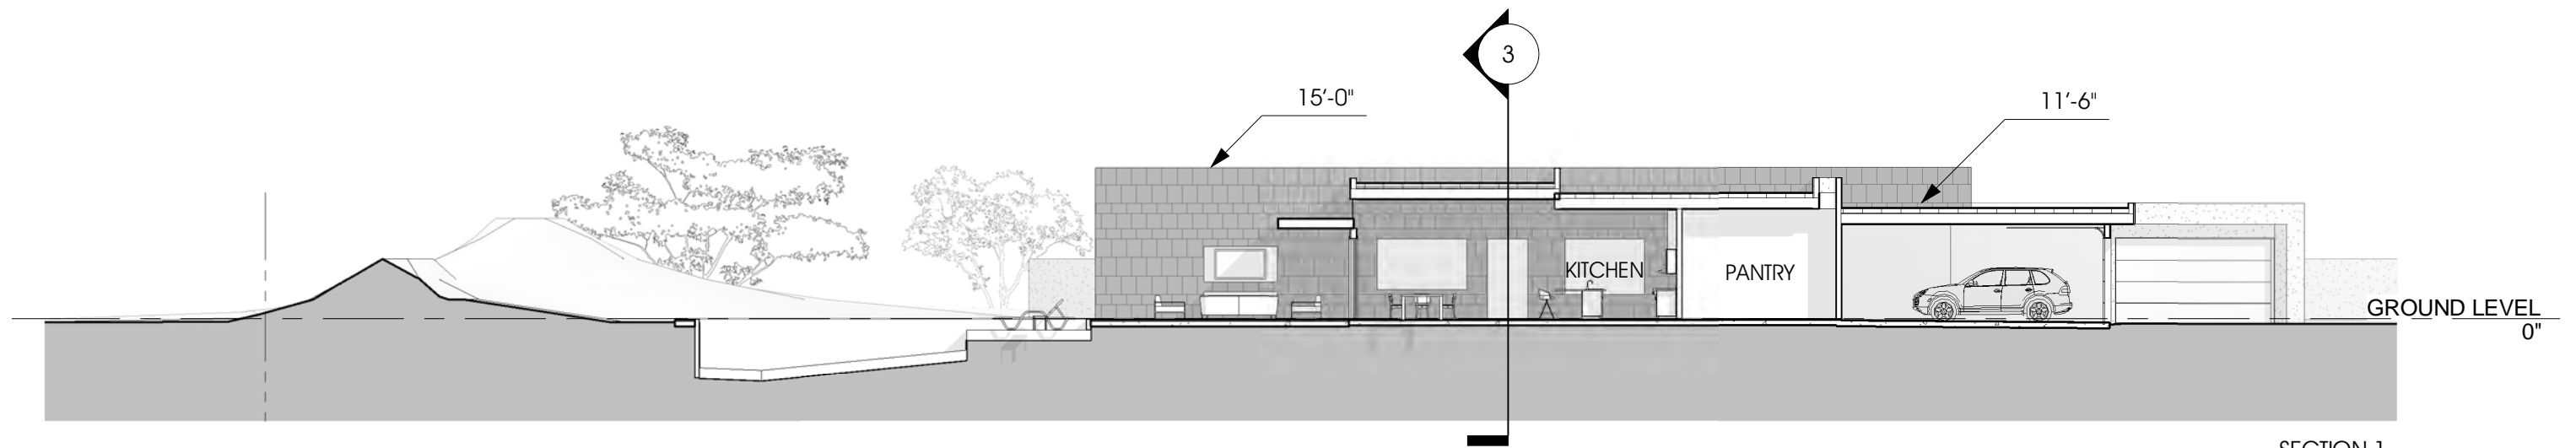

SHAKESPEARE
DEVELOPMENT

CHACO SOUTH 107

Chaco Trail Lot 107
Entrada, Saint George UT

SECTIONS

2483.01