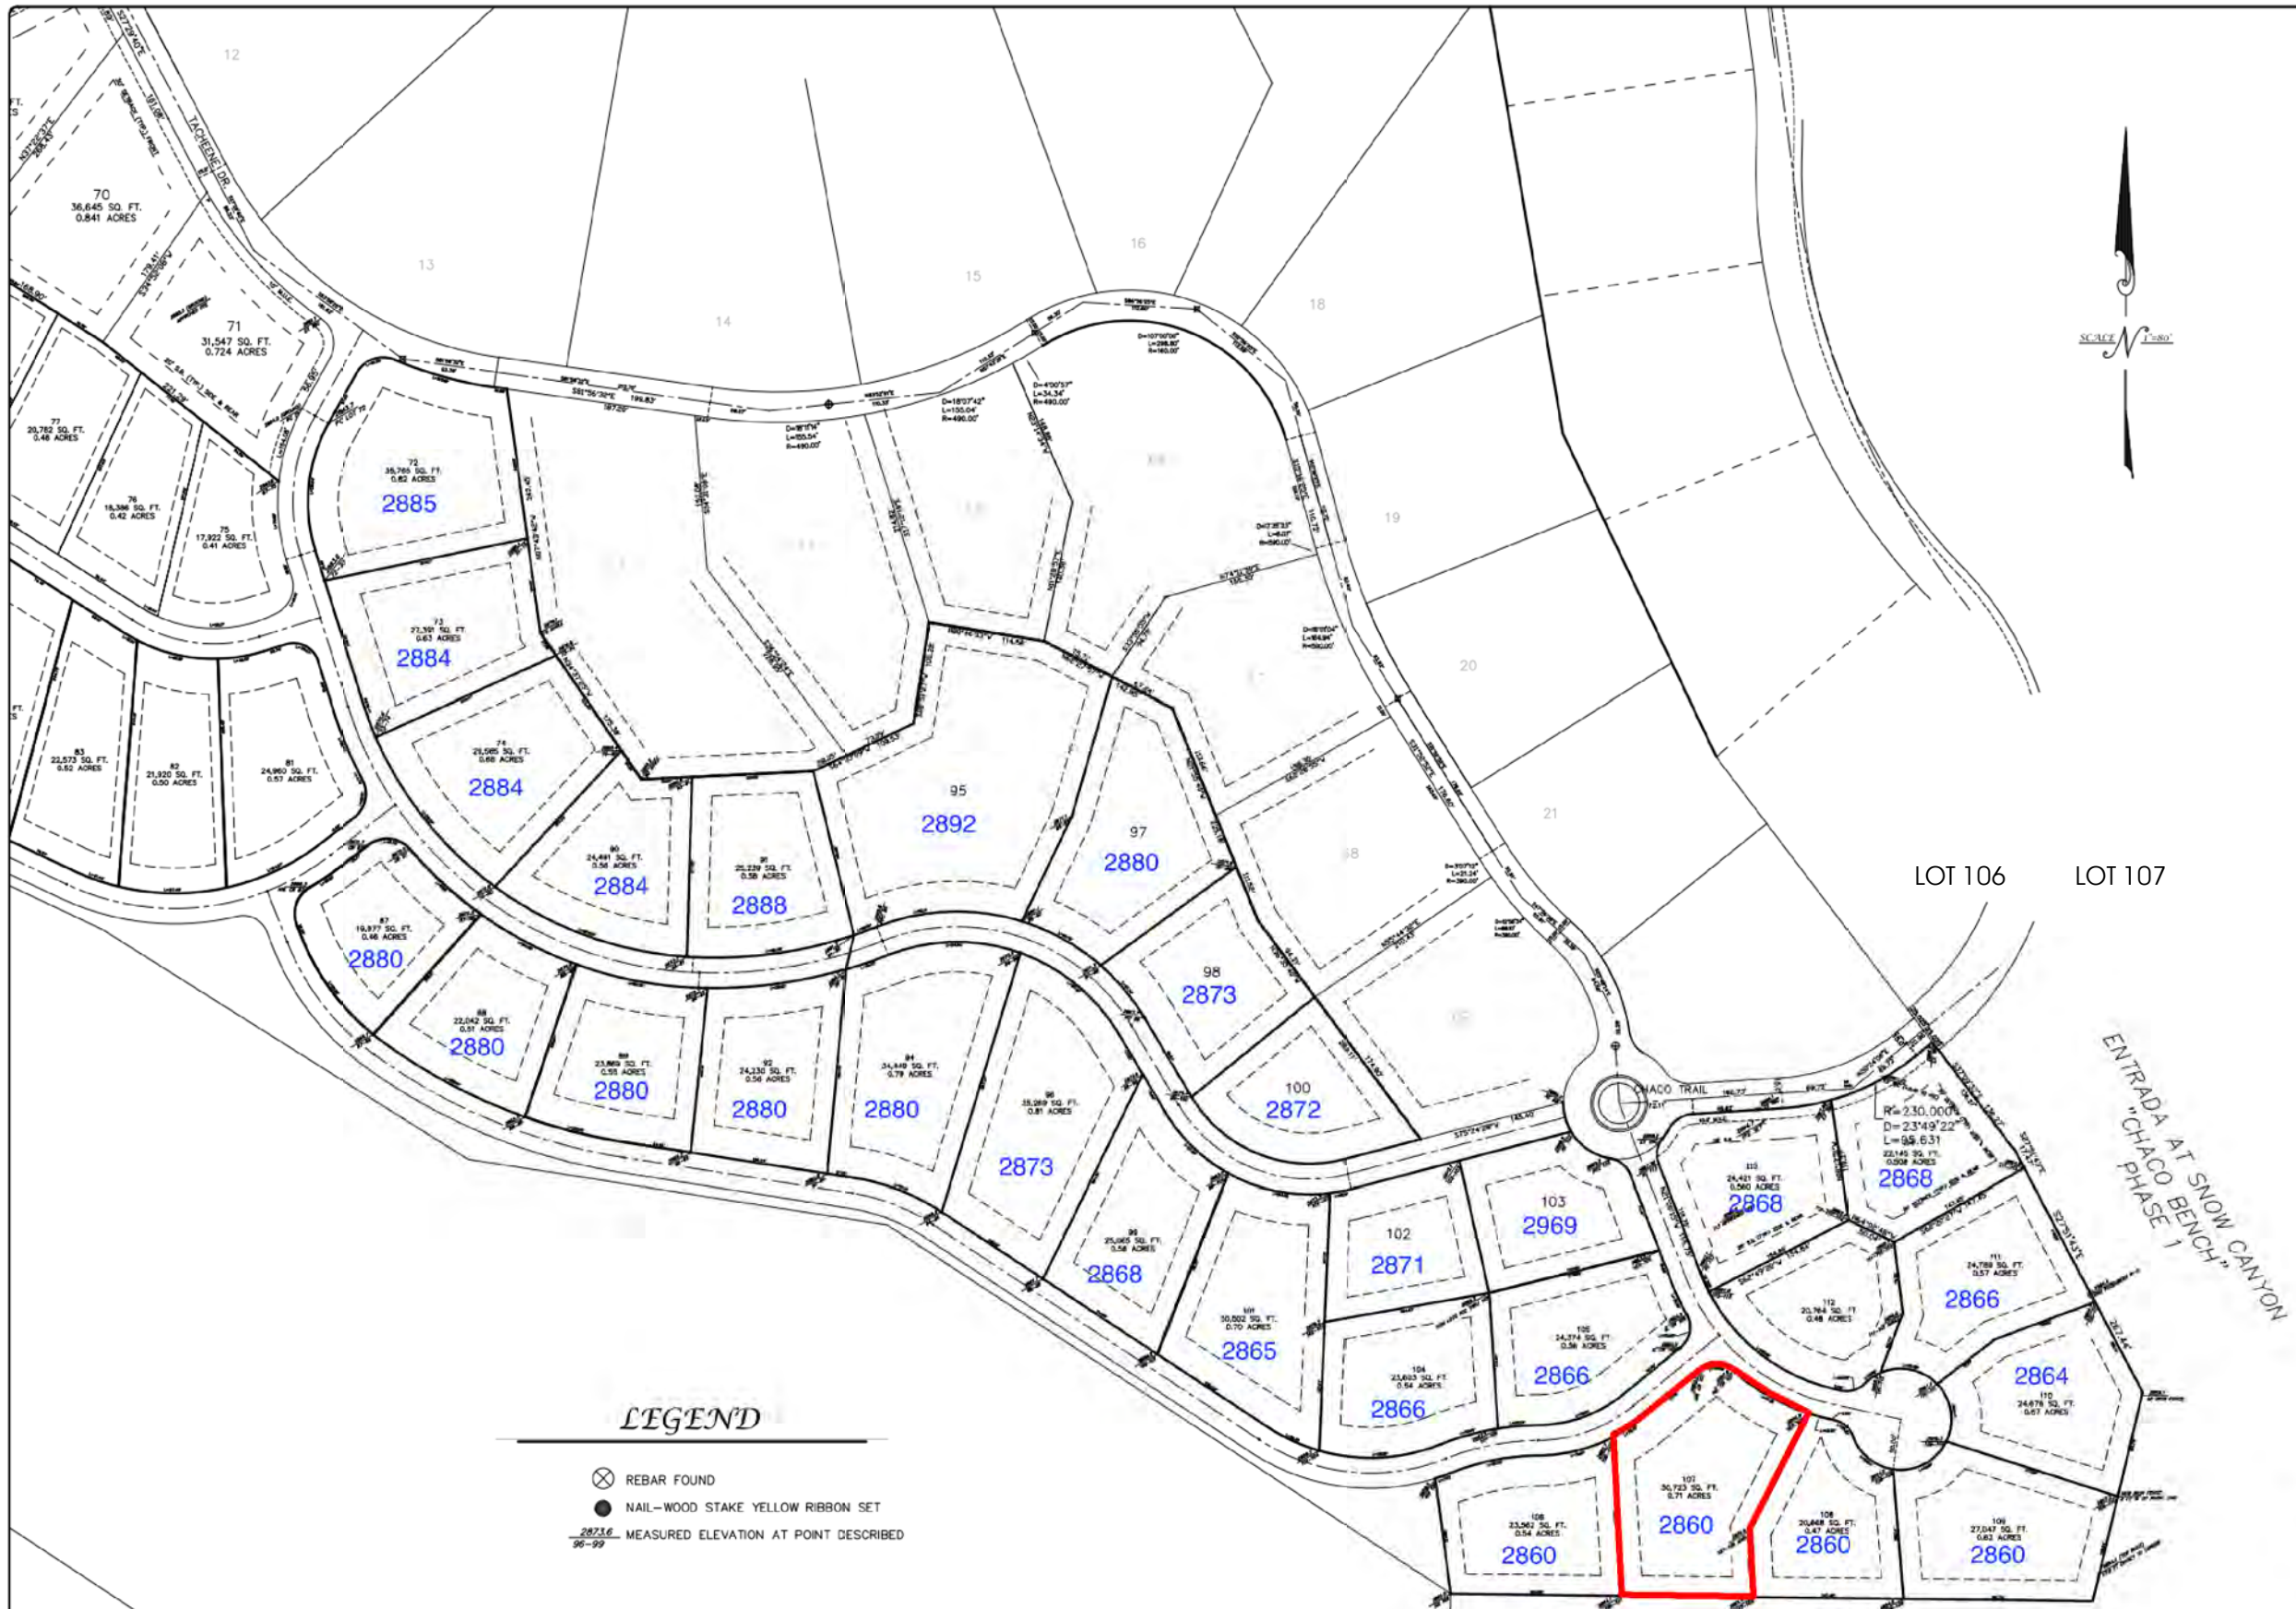

CHACO SOUTH 107

Chaco Trail Lot 107
Entrada, Saint George UT

CONCEPT DRAWINGS FOR NEW RESIDENCE
DESIGN PROGRESS

JAN 27 2023

SHAKESPEARE
DEVELOPMENT

CHACO SOUTH 107

Chaco Trail Lot 107
Entrada, Saint George UT

RENDERING 1

2483.01

LEGEND

- ⊗ REBAR FOUND
- NAIL-WOOD STAKE YELLOW RIBBON SET
- $\frac{2875.6}{96-99}$ MEASURED ELEVATION AT POINT DESCRIBED

**CHACO SOUTH
LOT STAKEOUT
SURVEY**

 <small>100 S. TRULINE VIEW DR. SUITE 200, ST. GEORGE, UTAH 84770</small>	
SURVEY LOCATION: CHACO SOUTH	SURVEY DATE: FEBRUARY 9, 2021
REQUESTED BY: <hr/> SHAKESPEARE DEVELOPMENT	

SHAKESPEARE
DEVELOPMENT

CHACO SOUTH 107

Chaco Trail Lot 107
Entrada, Saint George UT

BUILDING AREA:

HOUSE AREA:	5,259.00 SF
GARAGE AREA:	1,648.00 SF
TOTAL BUILDING AREA:	6,907.00 SF

SITE COVERAGE:

SITE AREA:	30,723.00 SF	100%
BUILDING AREA:	6,907.00 SF	22 %
PAVED AREA:	6,084.00 SF	20 %
PAVED + BLDG:	12,991.00 SF	42 %

SHAKESPEARE
DEVELOPMENT

CHACO SOUTH 107

Chaco Trail Lot 107
Entrada, Saint George UT

SHAKESPEARE
DEVELOPMENT

CHACO SOUTH 107

Chaco Trail Lot 107
Entrada, Saint George UT

RENDERING 6

2483.01