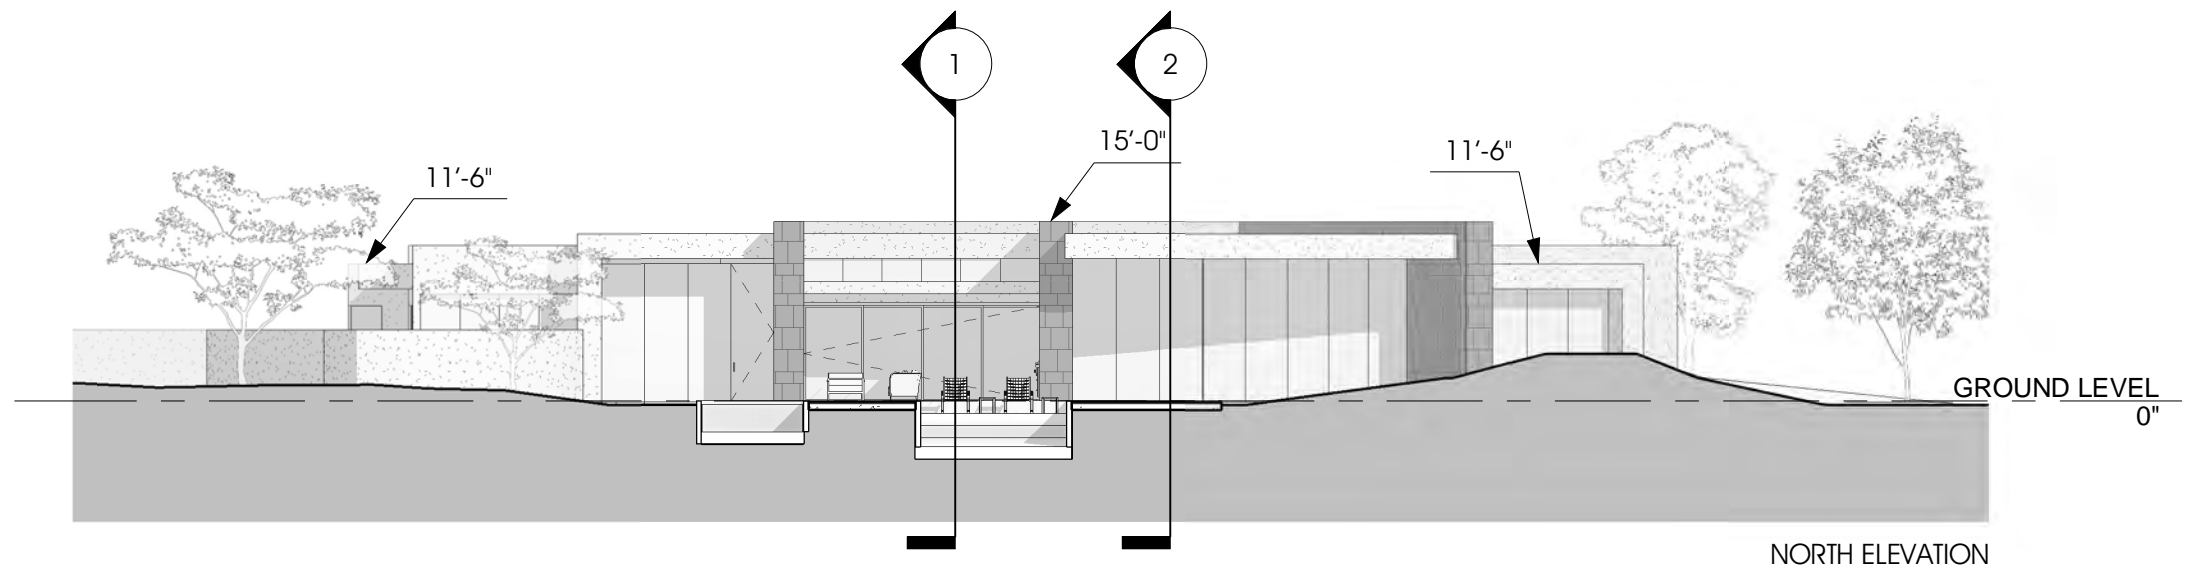

SHAKESPEARE
DEVELOPMENT

CHACO SOUTH 107

Chaco Trail Lot 107
Entrada, Saint George UT

FLOOR PLAN - OPT G

2483.01

SHAKESPEARE
DEVELOPMENT

CHACO SOUTH 107

Chaco Trail Lot 107
Entrada, Saint George UT