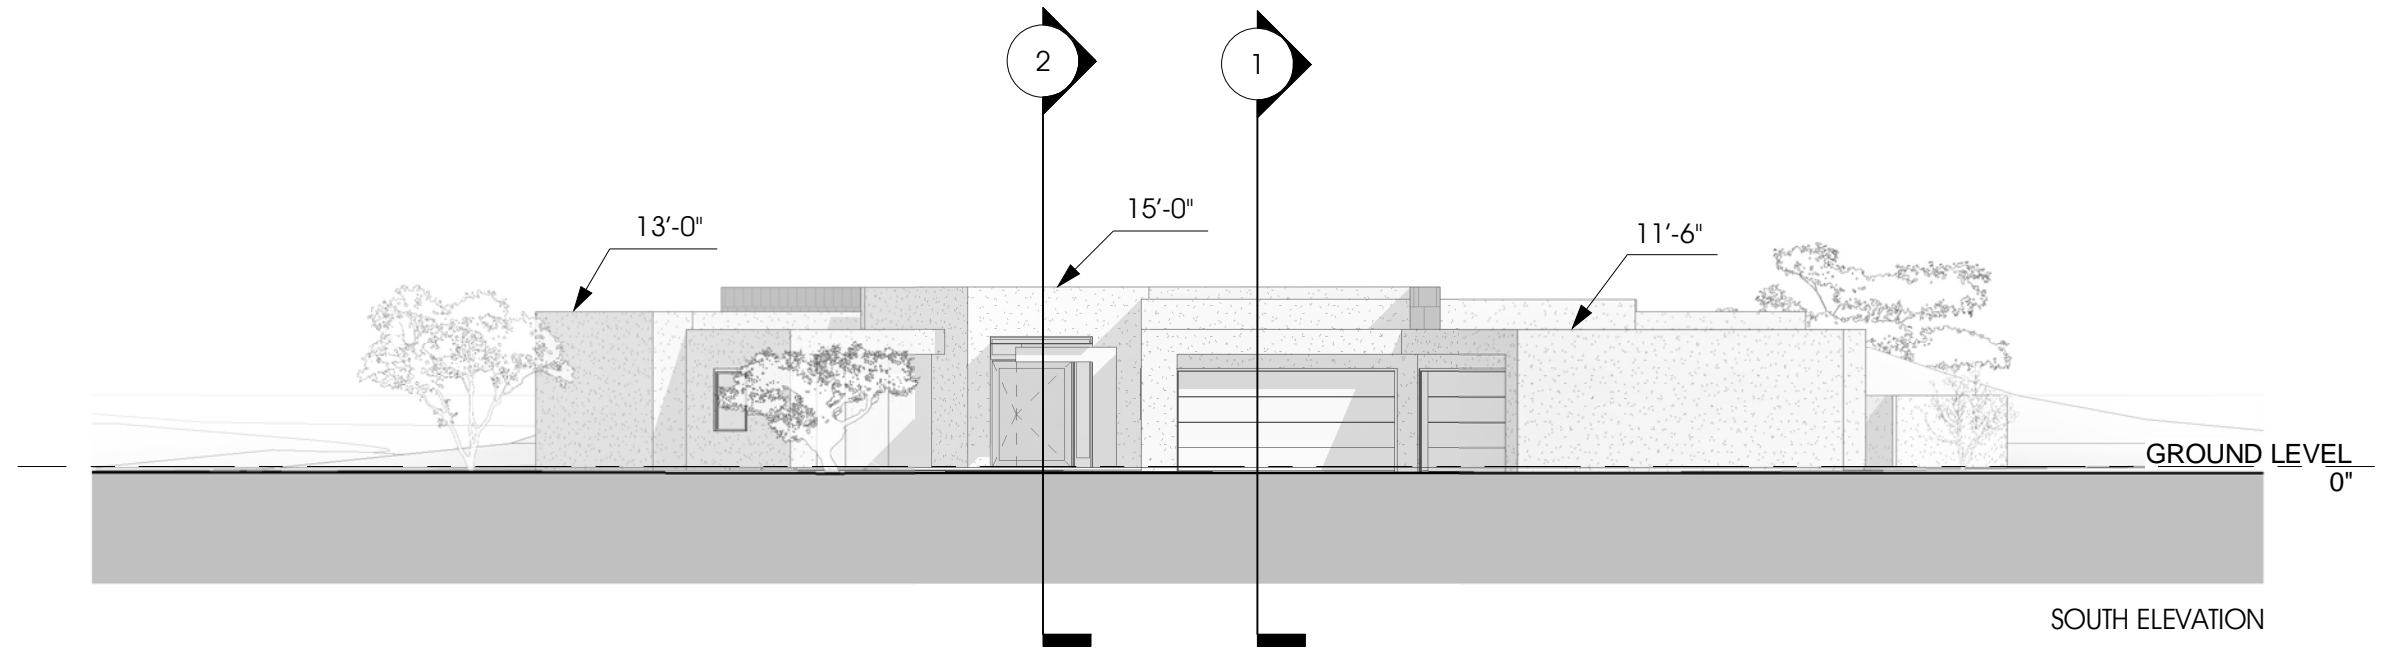

SHAKESPEARE
DEVELOPMENT

CHACO SOUTH 107

Chaco Trail Lot 107
Entrada, Saint George UT

FLOOR PLAN - OPT G

2483.01

SHAKESPEARE
DEVELOPMENT

CHACO SOUTH 107

Chaco Trail Lot 107
Entrada, Saint George UT

SHAKESPEARE
DEVELOPMENT

CHACO SOUTH 107

Chaco Trail Lot 107
Entrada, Saint George UT

SECTION 1

SECTION 2

SECTION 3

SHAKESPEARE
DEVELOPMENT

CHACO SOUTH 107