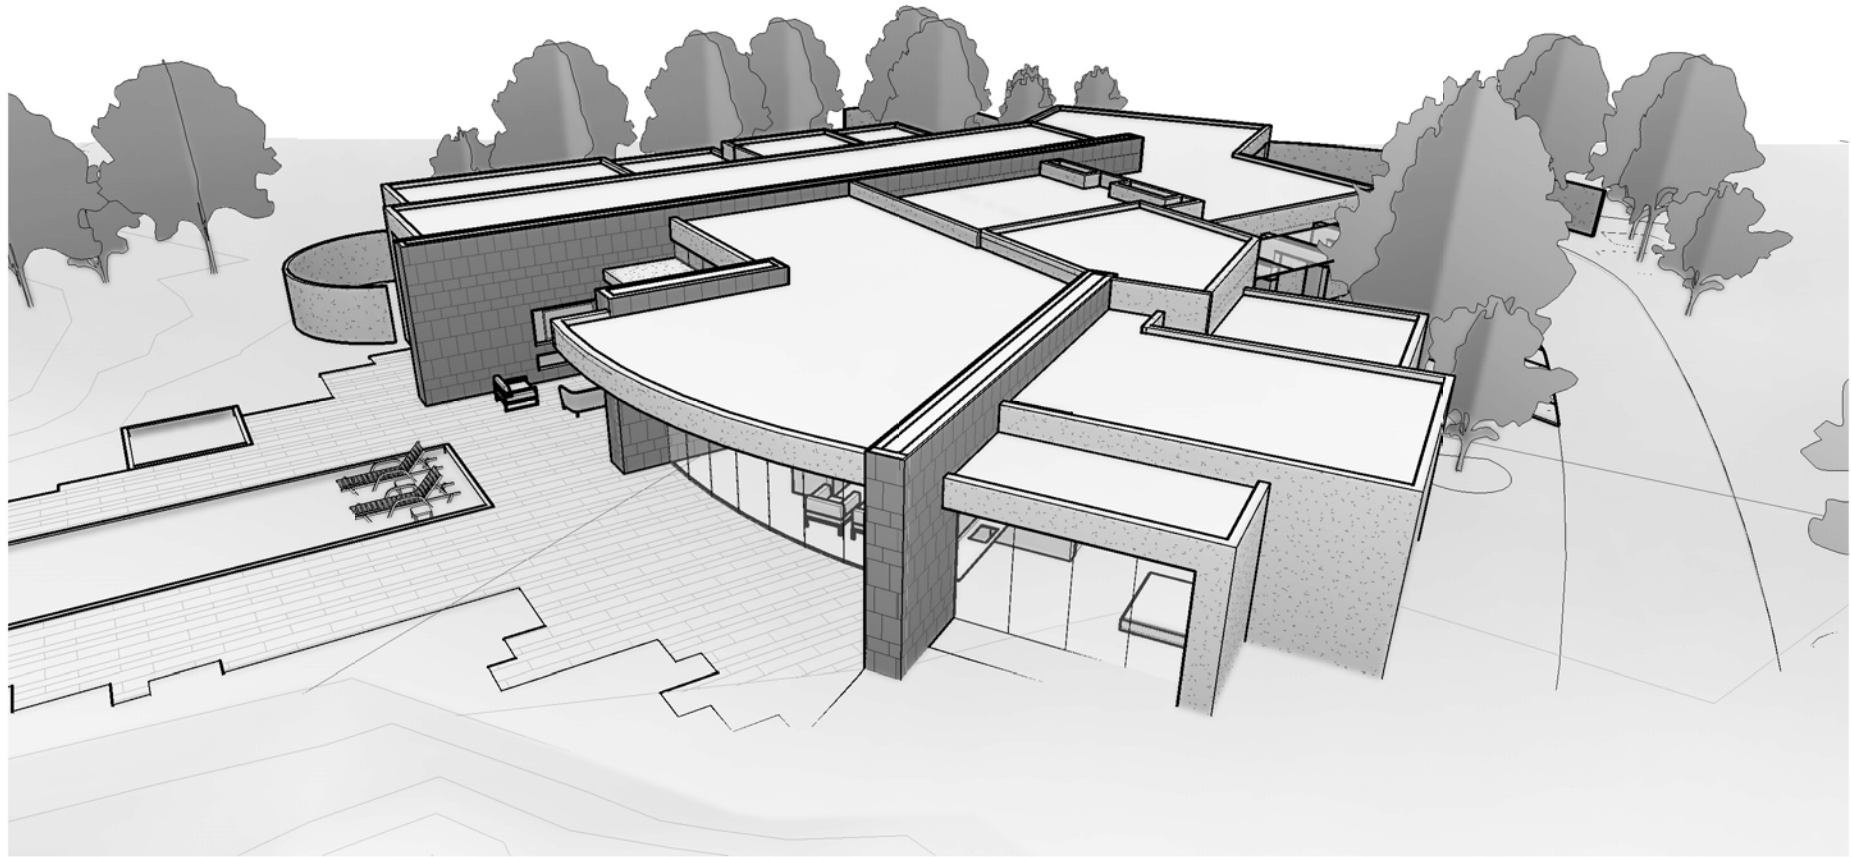

SHAKESPEARE
DEVELOPMENT

CHACO SOUTH 107

Chaco Trail Lot 107
Entrada, Saint George UT

SECTION 1

SECTION 2

SECTION 3

SHAKESPEARE
DEVELOPMENT

CHACO SOUTH 107

Chaco Trail Lot 107
Entrada, Saint George UT

SECTIONS

2483.01

SHAKESPEARE
DEVELOPMENT

CHACO SOUTH 107

Chaco Trail Lot 107
Entrada, Saint George UT

3D VIEWS

2483.01