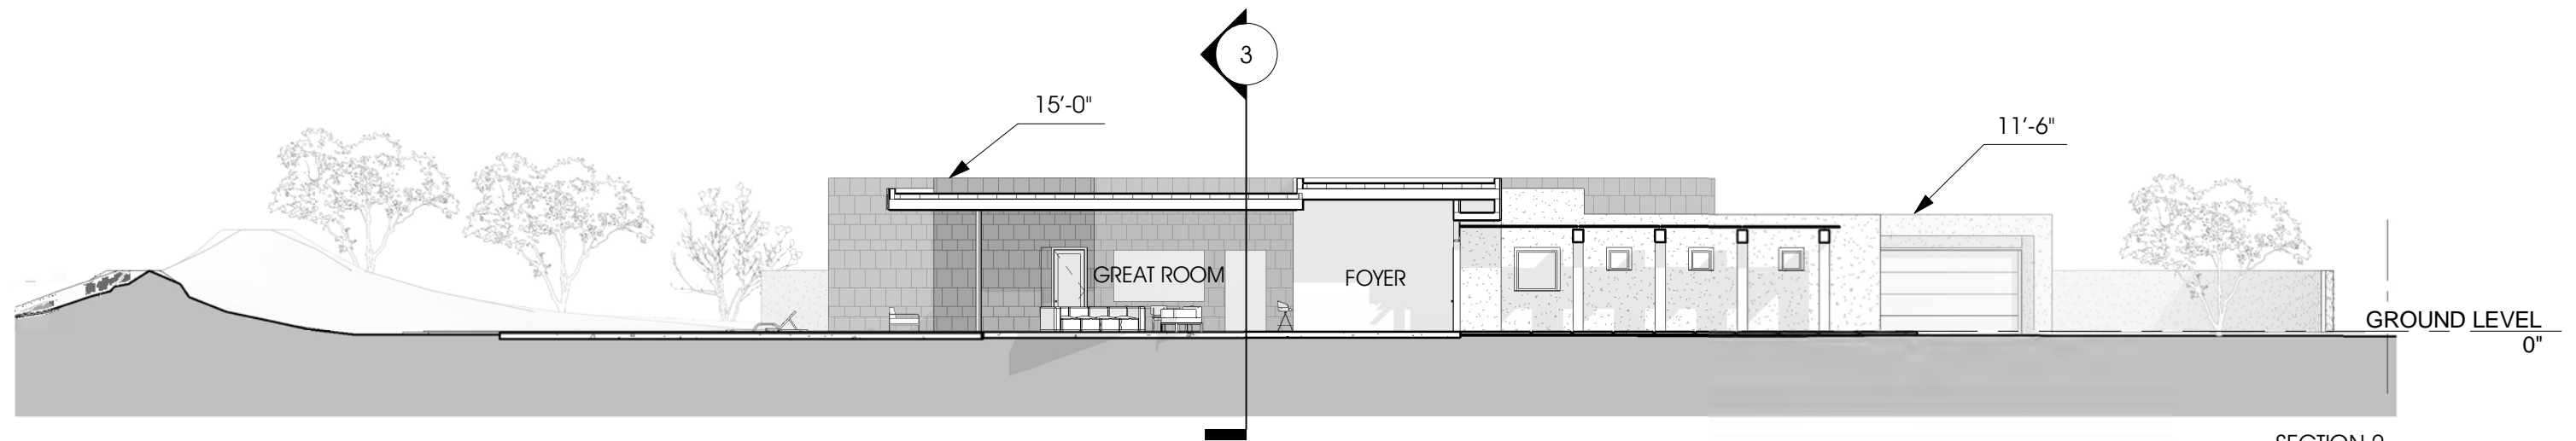

SHAKESPEARE
DEVELOPMENT

CHACO SOUTH 107

Chaco Trail Lot 107
Entrada, Saint George UT

SECTION 1

SECTION 2

SECTION 3

SHAKESPEARE
DEVELOPMENT

CHACO SOUTH 107