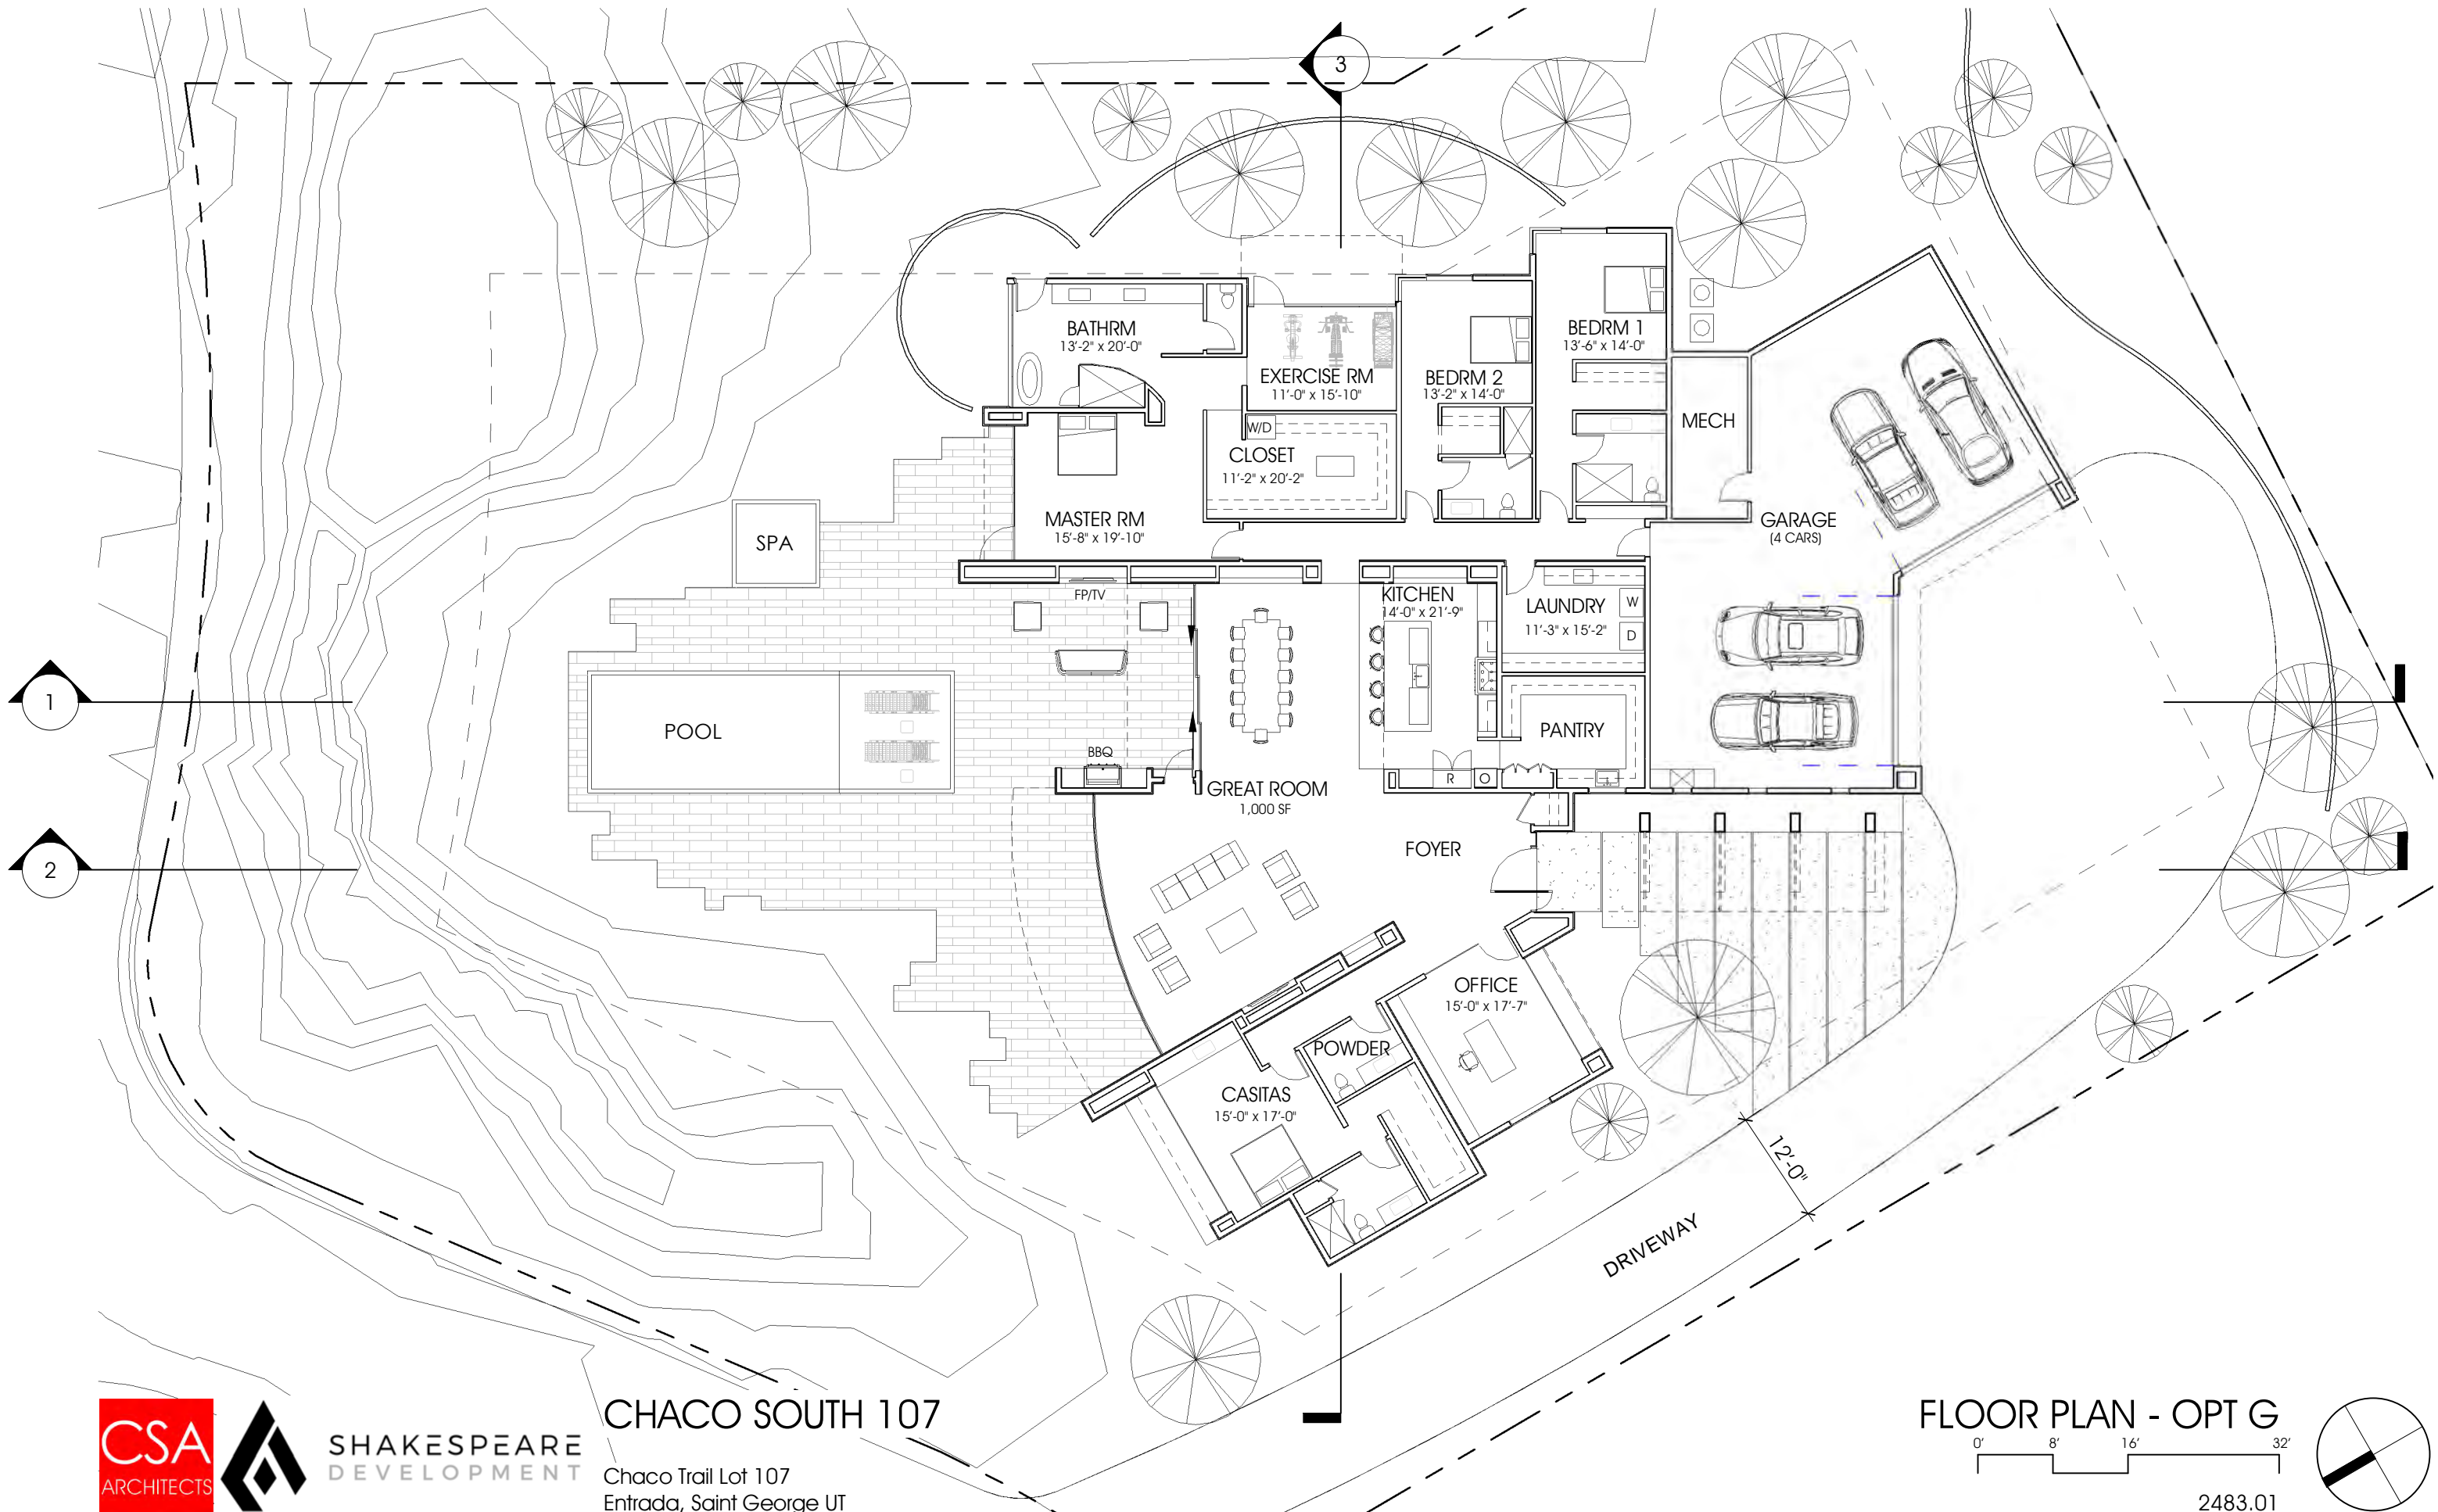

CHACO SOUTH 107

Chaco Trail Lot 107
Entrada, Saint George UT

CONCEPT DRAWINGS FOR NEW RESIDENCE
DESIGN PROGRESS

JAN 27 2023

SHAKESPEARE
DEVELOPMENT

CHACO SOUTH 107

Chaco Trail Lot 107
Entrada, Saint George UT

RENDERING 1

2483.01

LEGEND

- ⊗ REBAR FOUND
- NAIL-WOOD STAKE YELLOW RIBBON SET
- $\frac{2875.6}{96-99}$ MEASURED ELEVATION AT POINT DESCRIBED

**CHACO SOUTH
LOT STAKEOUT
SURVEY**

 <small>100 S. TRULINE VIEW DR. SUITE 200, ST. GEORGE, UTAH 84770</small>	
SURVEY LOCATION: CHACO SOUTH	SURVEY DATE: FEBRUARY 9, 2021
REQUESTED BY: <hr/> SHAKESPEARE DEVELOPMENT	

SHAKESPEARE
DEVELOPMENT

CHACO SOUTH 107

Chaco Trail Lot 107
Entrada, Saint George UT

BUILDING AREA:

HOUSE AREA:	5,259.00 SF
GARAGE AREA:	1,648.00 SF
TOTAL BUILDING AREA:	6,907.00 SF

SITE COVERAGE:

SITE AREA:	30,723.00 SF	100%
BUILDING AREA:	6,907.00 SF	22 %
PAVED AREA:	6,084.00 SF	20 %
PAVED + BLDG:	12,991.00 SF	42 %

SHAKESPEARE
DEVELOPMENT

CHACO SOUTH 107

Chaco Trail Lot 107
Entrada, Saint George UT

FLOOR PLAN - OPT G

2483.01

SHAKESPEARE
DEVELOPMENT

CHACO SOUTH 107

Chaco Trail Lot 107
Entrada, Saint George UT