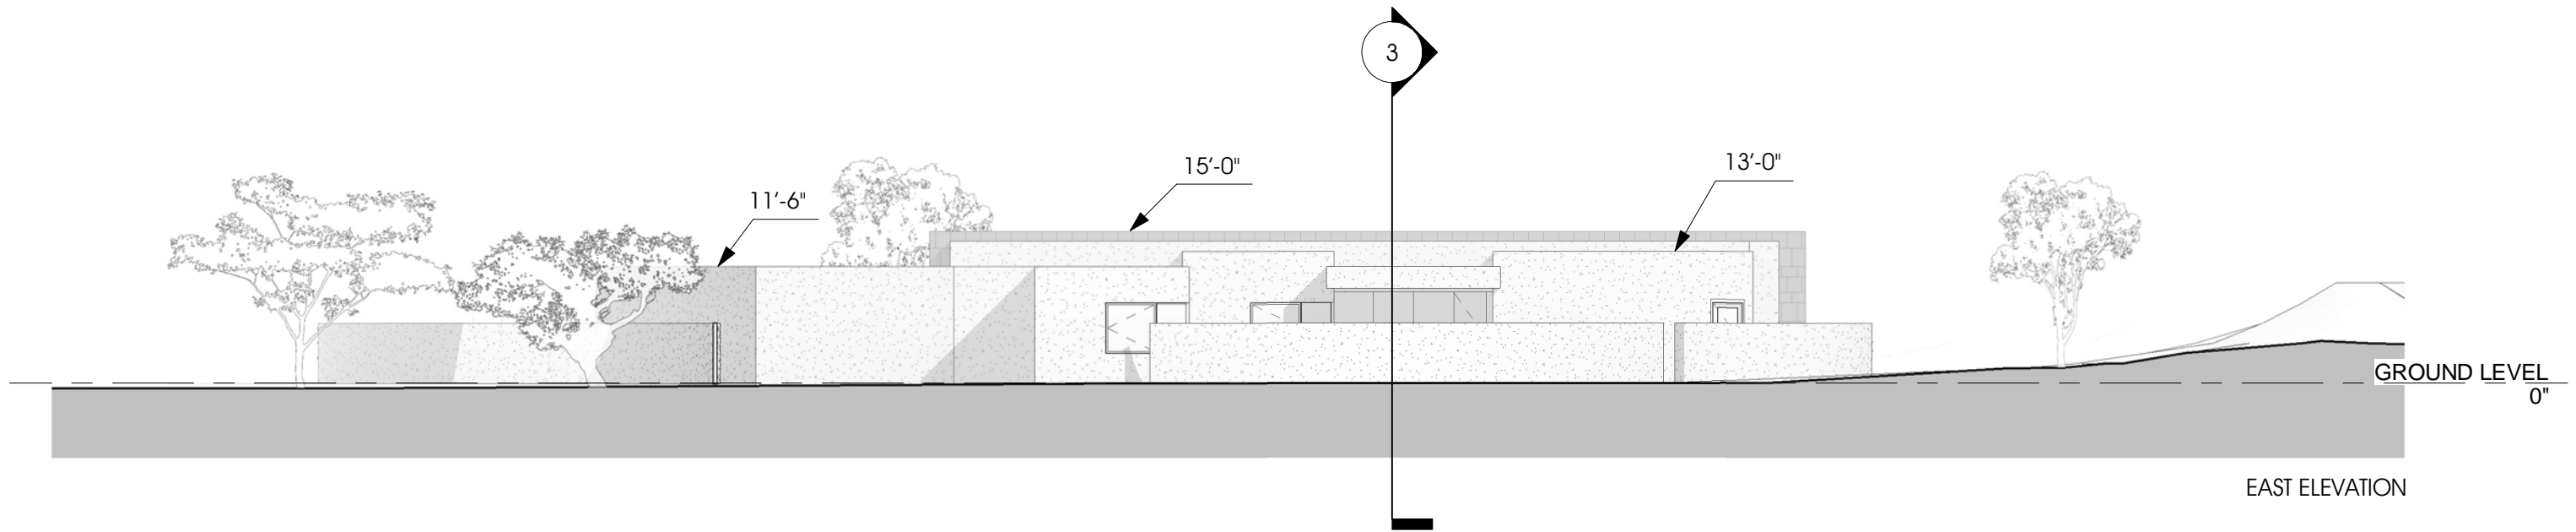

RENDERING 1

2483.01

LEGEND

- ⊗ REBAR FOUND
- NAIL-WOOD STAKE YELLOW RIBBON SET
- $\frac{2875.6}{96-99}$ MEASURED ELEVATION AT POINT DESCRIBED

**CHACO SOUTH
LOT STAKEOUT
SURVEY**

 <small>100 S. TRULINE VIEW DR. SUITE 200, ST. GEORGE, UTAH 84770</small>	
SURVEY LOCATION: CHACO SOUTH	SURVEY DATE: FEBRUARY 9, 2021
REQUESTED BY: <hr/> SHAKESPEARE DEVELOPMENT	

SHAKESPEARE
DEVELOPMENT

CHACO SOUTH 107

Chaco Trail Lot 107
Entrada, Saint George UT

FLOOR PLAN - OPT G

2483.01

SHAKESPEARE
DEVELOPMENT

CHACO SOUTH 107

Chaco Trail Lot 107
Entrada, Saint George UT