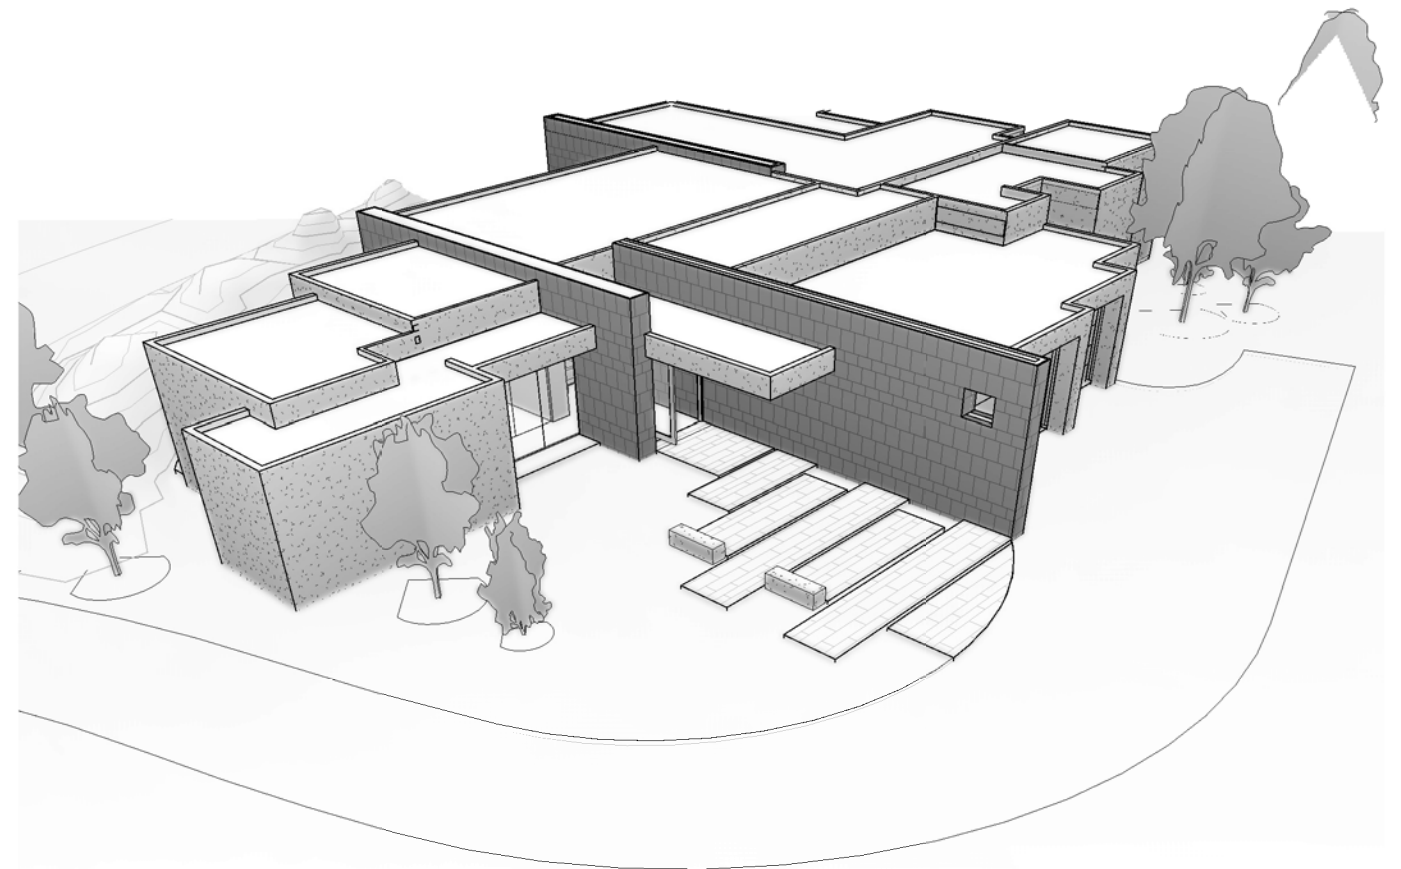

CHACO SOUTH LOT 106

Chaco Trail Lot 106
Entrada, Saint George UT

CONCEPT DRAWINGS FOR NEW RESIDENCE
DESIGN PROGRESS

JAN 27 2023

SHAKESPEARE
DEVELOPMENT

CHACO SOUTH LOT 106

Chaco Trail Lot 106
Entrada, Saint George UT

FLOOR PLAN - OPT E

2483.00

NORTH ELEVATION

WEST ELEVATION

SHAKESPEARE
DEVELOPMENT

CHACO SOUTH LOT 106

Chaco Trail Lot 106
Entrada, Saint George UT

SOUTH ELEVATION

EAST ELEVATION

SHAKESPEARE
DEVELOPMENT

CHACO SOUTH LOT 106

Chaco Trail Lot 106
Entrada, Saint George UT

SHAKESPEARE
DEVELOPMENT

CHACO SOUTH LOT 106

Chaco Trail Lot 106
Entrada, Saint George UT

SHAKESPEARE
DEVELOPMENT

CHACO SOUTH LOT 106

Chaco Trail Lot 106
Entrada, Saint George UT

3D VIEWS

2483.00

SHAKESPEARE
DEVELOPMENT

CHACO SOUTH LOT 106

Chaco Trail Lot 106
Entrada, Saint George UT

RENDERING 2