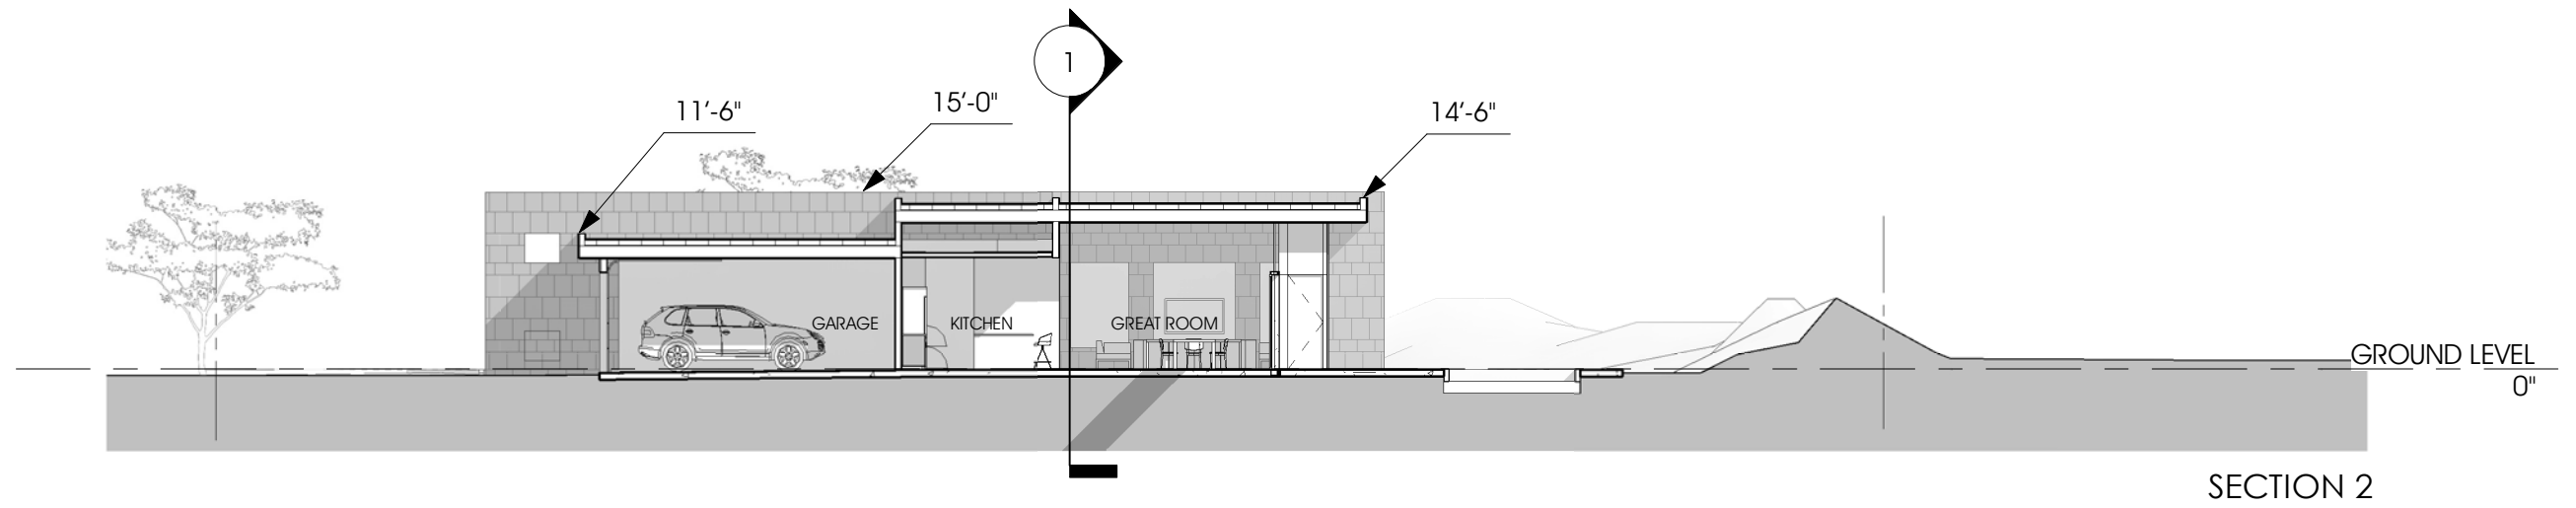

EAST ELEVATION

SHAKESPEARE
DEVELOPMENT

CHACO SOUTH LOT 106

Chaco Trail Lot 106
Entrada, Saint George UT

SHAKESPEARE
DEVELOPMENT

CHACO SOUTH LOT 106

Chaco Trail Lot 106
Entrada, Saint George UT

SHAKESPEARE
DEVELOPMENT