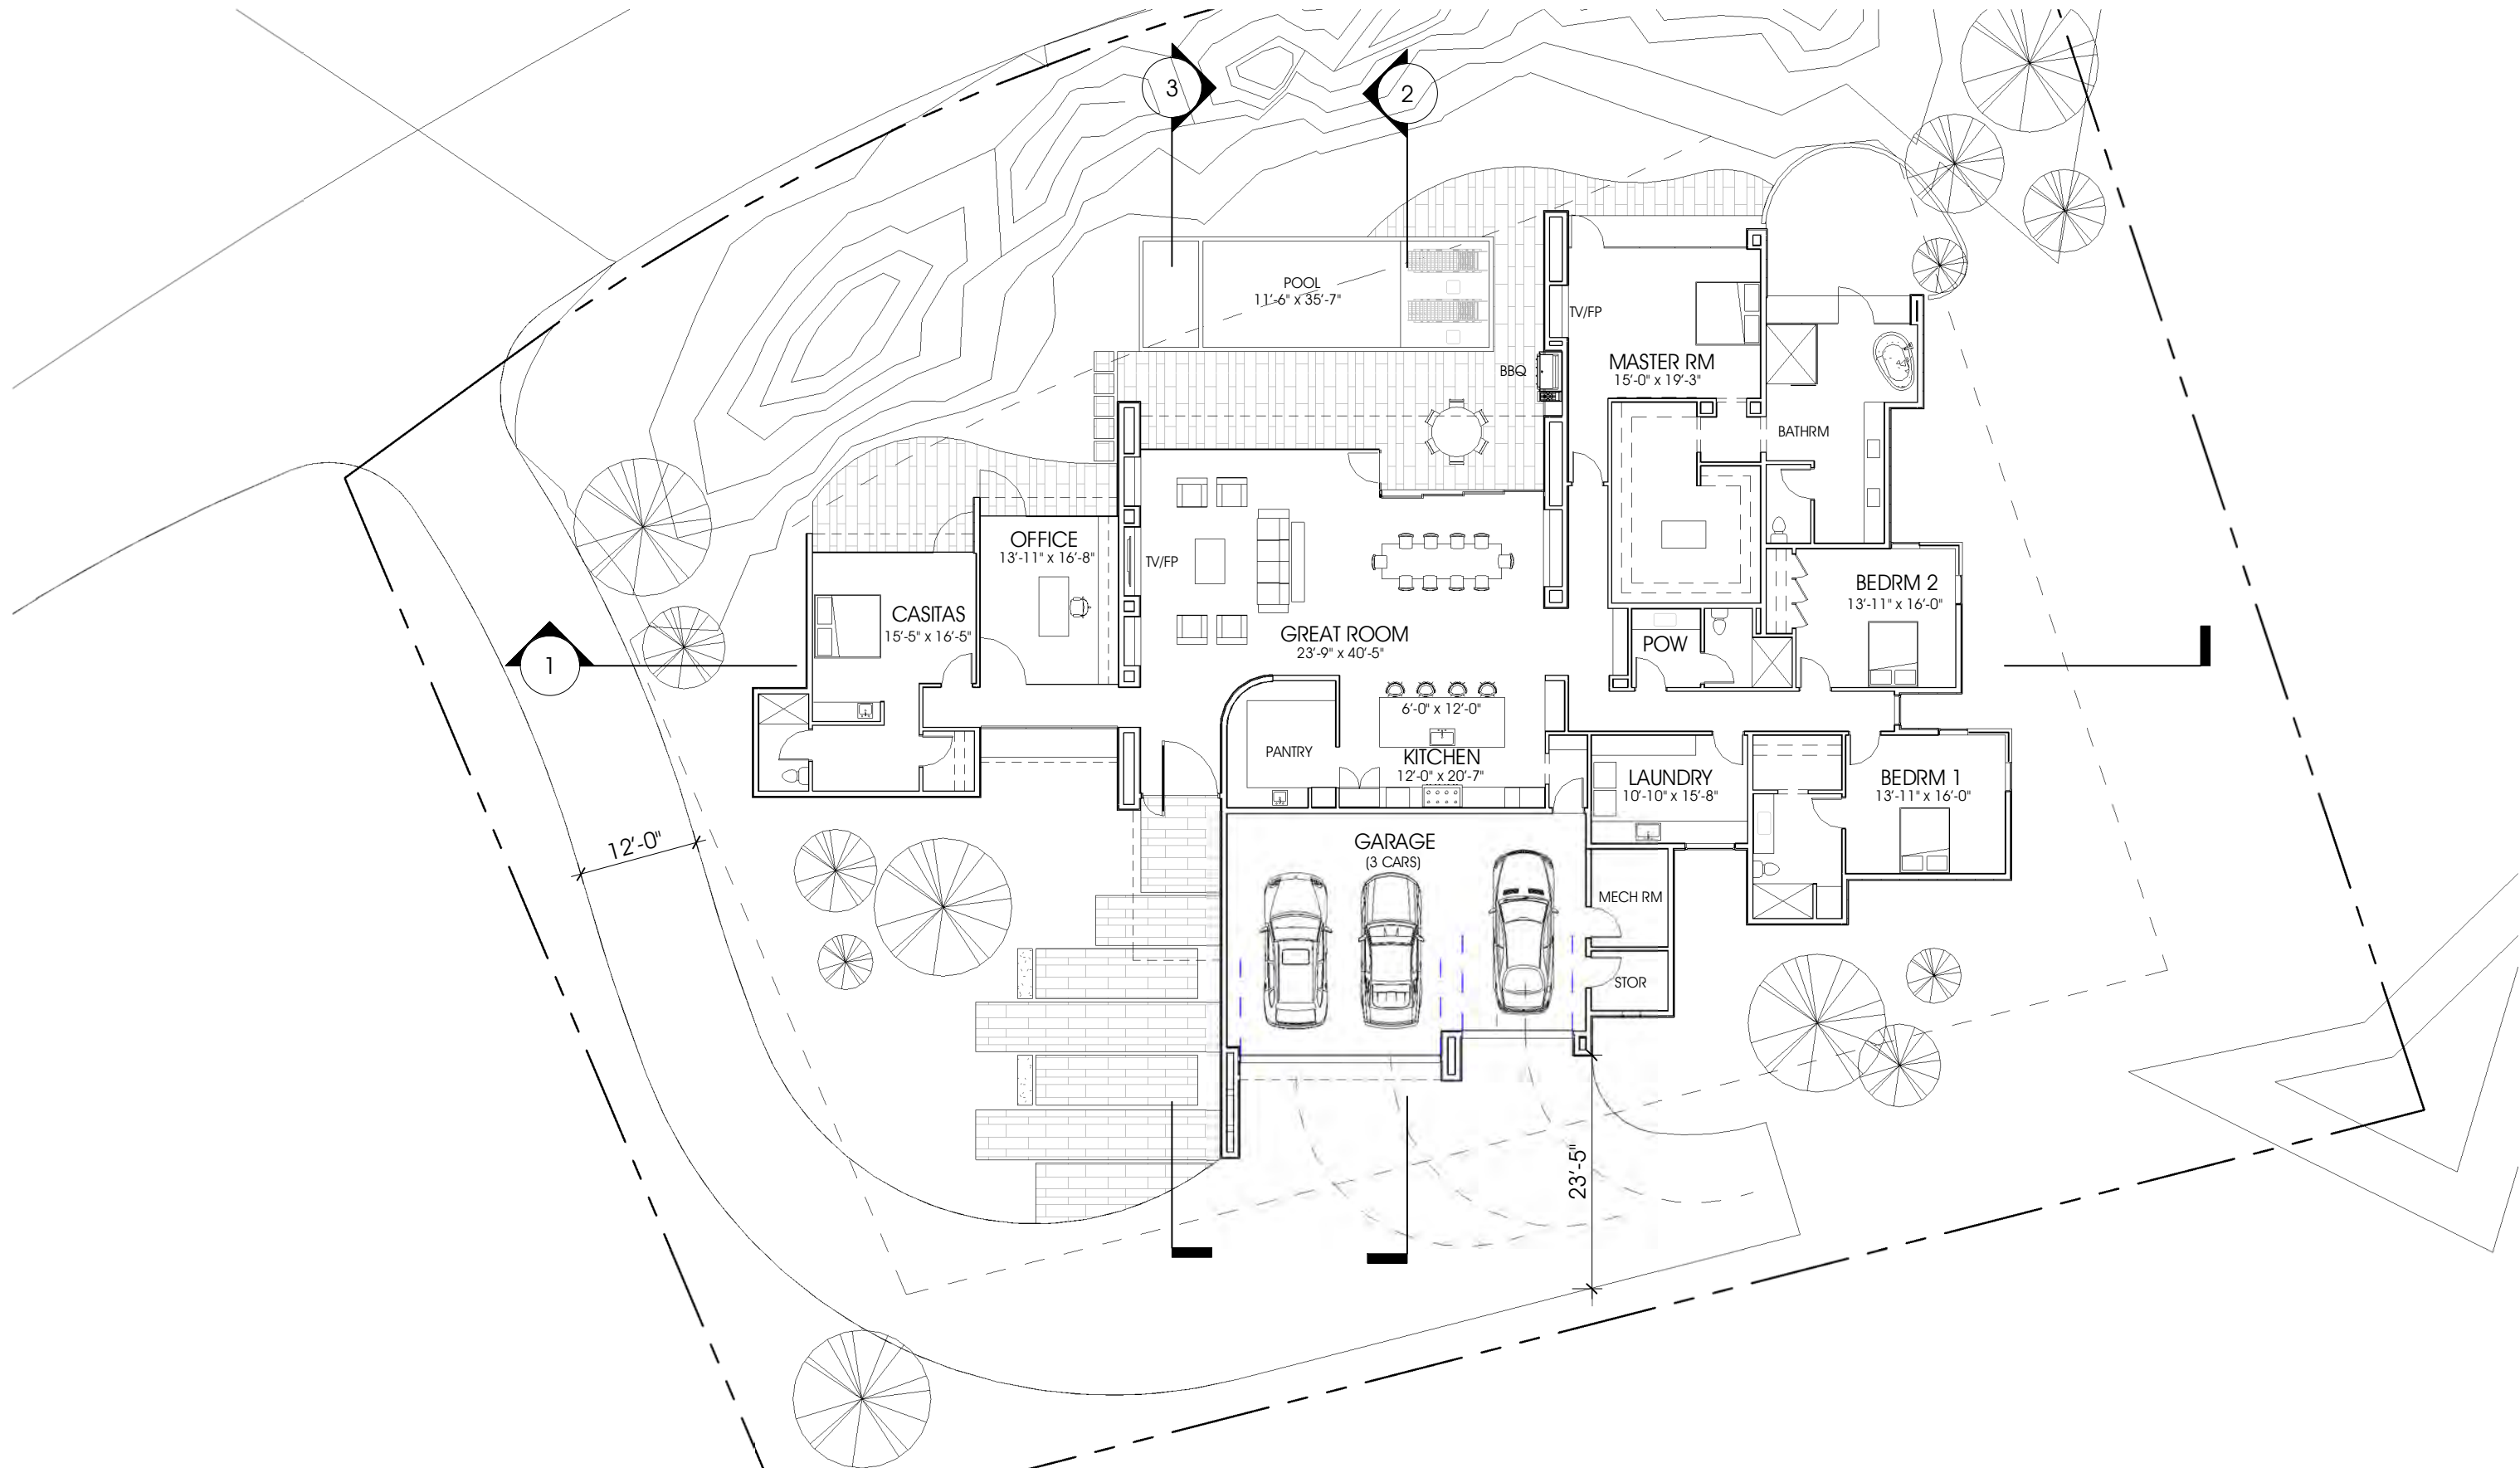

SHAKESPEARE
DEVELOPMENT

CHACO SOUTH LOT 106

Chaco Trail Lot 106
Entrada, Saint George UT

FLOOR PLAN - OPT E

2483.00