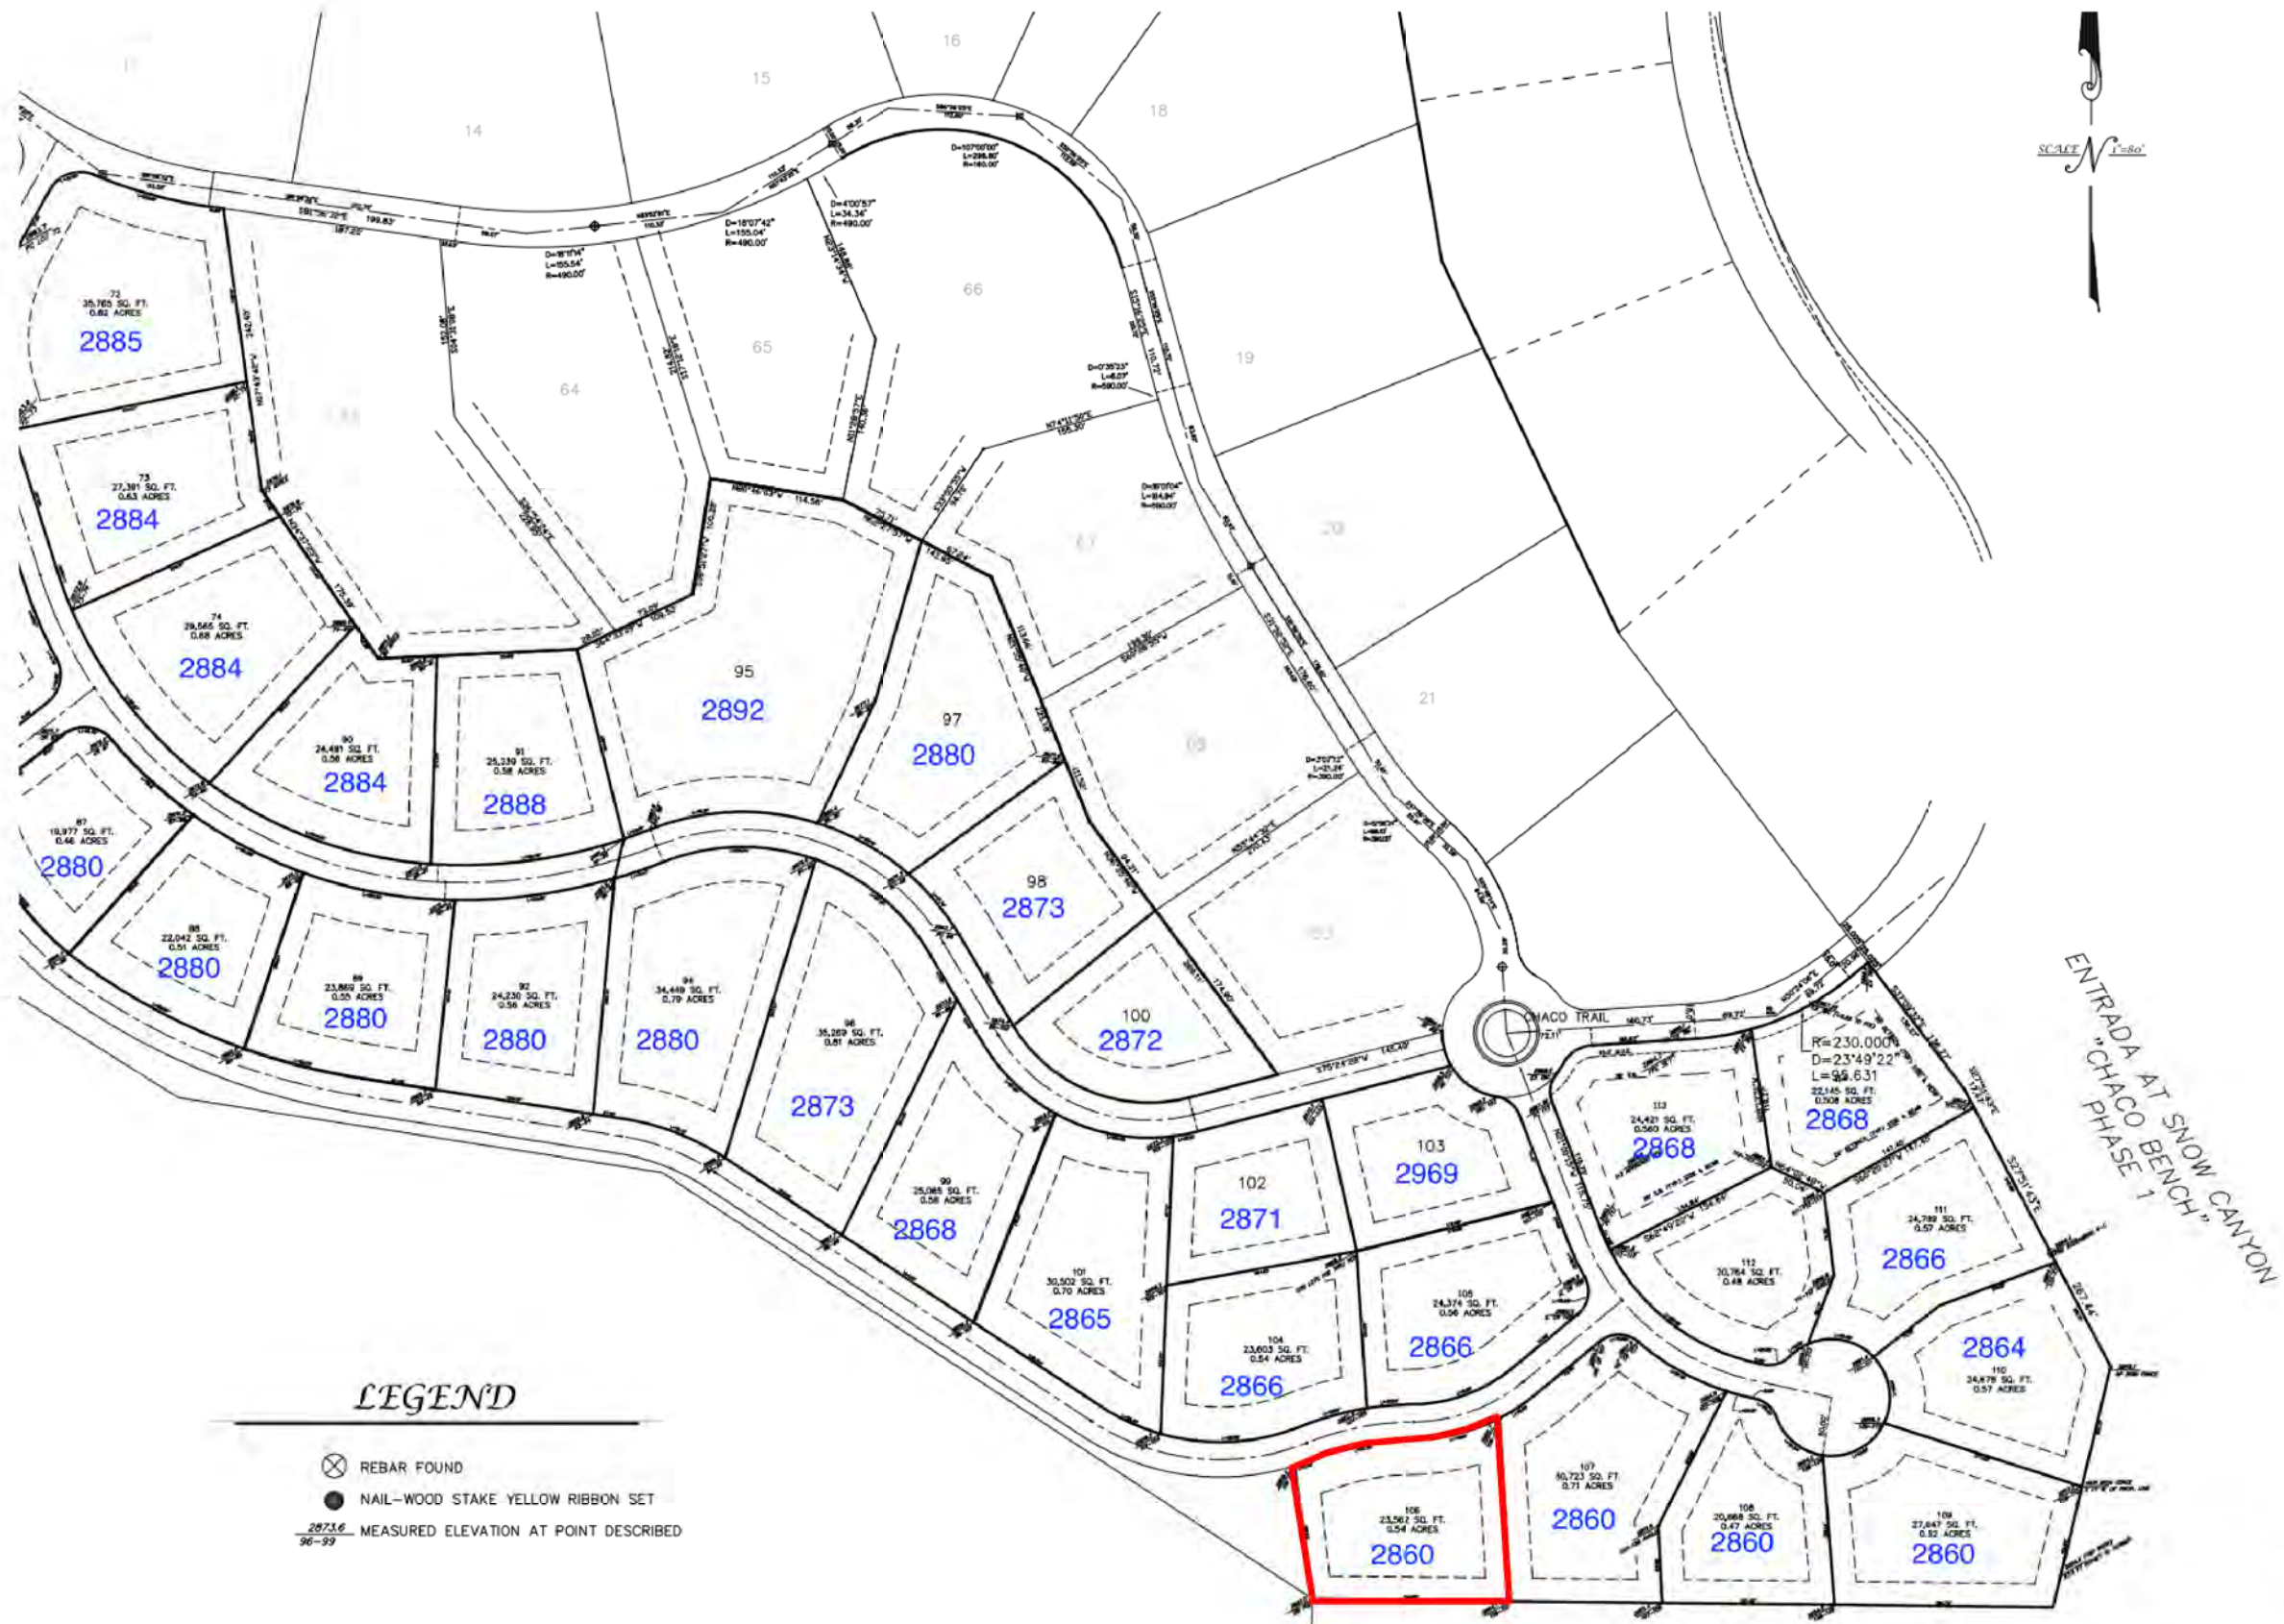

CHACO SOUTH LOT 106

Chaco Trail Lot 106
Entrada, Saint George UT

CONCEPT DRAWINGS FOR NEW RESIDENCE
DESIGN PROGRESS

JAN 27 2023

SHAKESPEARE
DEVELOPMENT

CHACO SOUTH LOT 106

Chaco Trail Lot 106
Entrada, Saint George UT

RENDERING 1

2483.00

LEGEND

- ⊗ REBAR FOUND
- NAIL-WOOD STAKE YELLOW RIBBON SET
- 2871.6
96-99 MEASURED ELEVATION AT POINT DESCRIBED

**CHACO SOUTH
LOT STAKEOUT
SURVEY**

TRULINE SURVEYING <small>801 S. VALLEY VIEW DR. SUITE 101, GEORGETOWN, NEVADA 89409 PHONE 702.899.3999</small>	
SURVEY LOCATION: CHACO SOUTH	SURVEY DATE: FEBRUARY 9, 2021
REQUESTED BY: SHAKESPEARE DEVELOPMENT	

LOT 106

LOT 107

SHAKESPEARE
DEVELOPMENT

CHACO SOUTH LOT 106

Chaco Trail Lot 106
Entrada, Saint George UT

BUILDING AREA:

HOUSE AREA:	4,588.00 SF
GARAGE AREA:	1,032.00 SF
TOTAL BUILDING AREA:	5,620.00 SF

SITE COVERAGE:

SITE AREA:	23,562.00 SF	100%
------------	--------------	------

BUILDING AREA:	5,620.00 SF	24 %
PAVED AREA:	4,693.00 SF	20 %
PAVED + BLDG:	10,313.00 SF	44 %

SHAKESPEARE
DEVELOPMENT

CHACO SOUTH LOT 106

Chaco Trail Lot 106
Entrada, Saint George UT