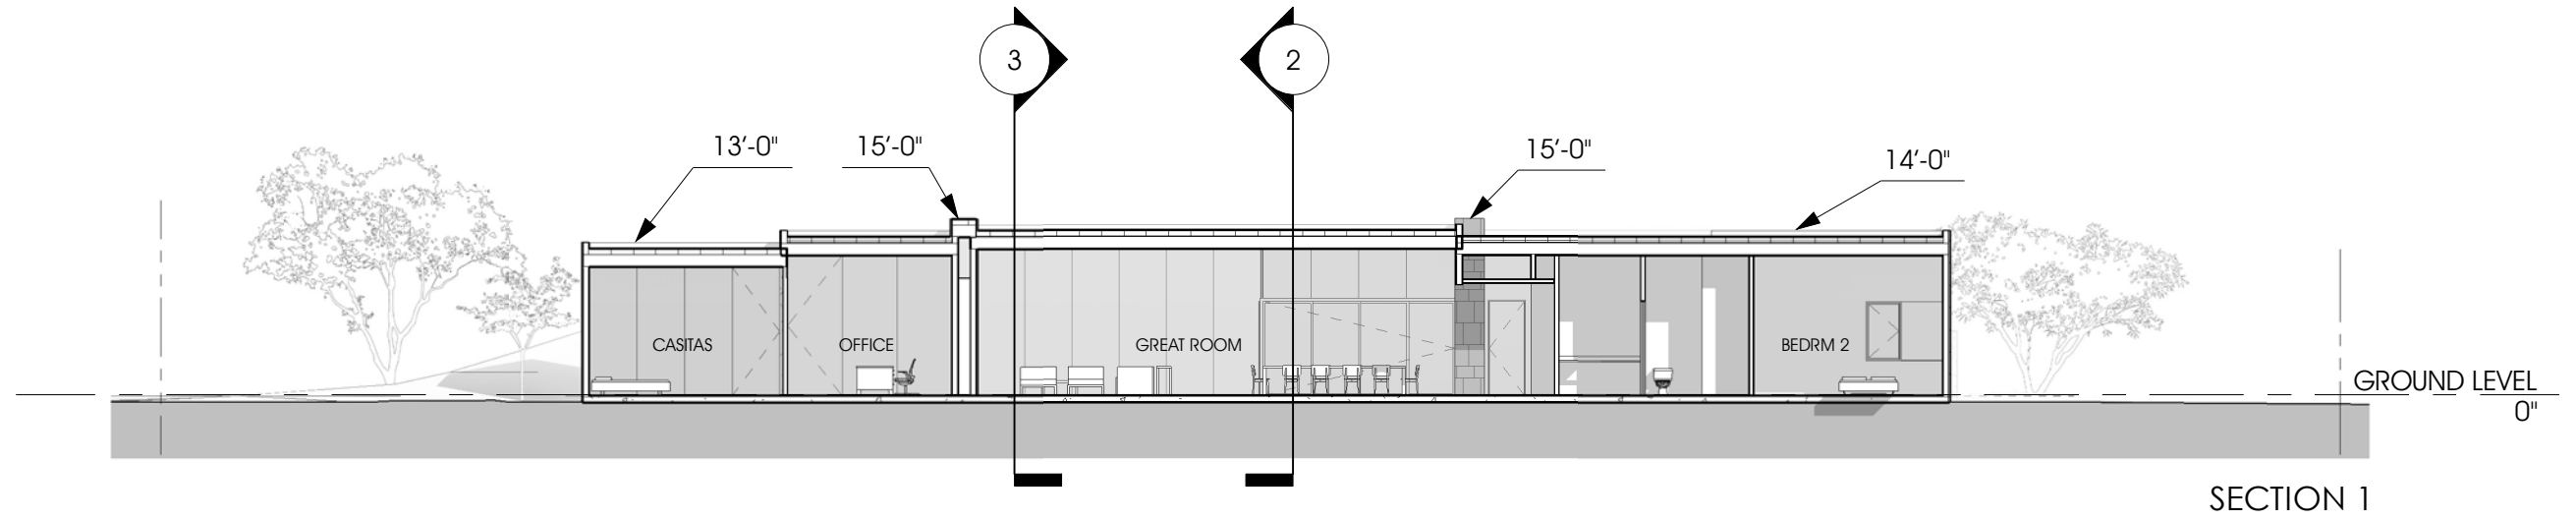

EAST ELEVATION

SHAKESPEARE
DEVELOPMENT

CHACO SOUTH LOT 106

Chaco Trail Lot 106
Entrada, Saint George UT

SHAKESPEARE
DEVELOPMENT

CHACO SOUTH LOT 106

Chaco Trail Lot 106
Entrada, Saint George UT

SHAKESPEARE
DEVELOPMENT